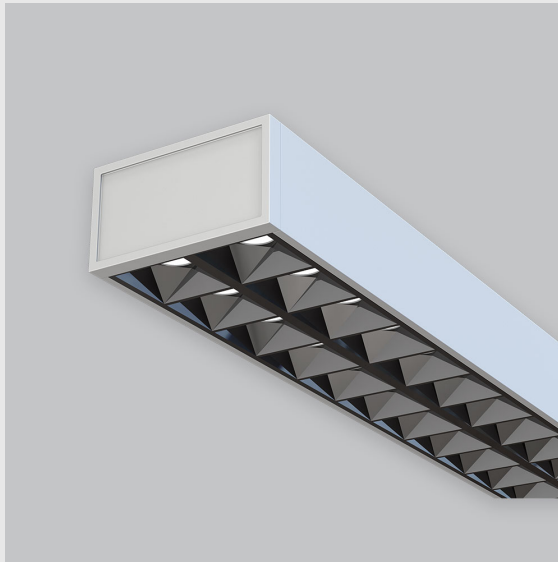

## **Variant 10 - 9001-1- 2.5.2.2.2.3.0.1.70.0.1.1.4**

### **Available Filters**

1. Control = ON-OFF  
(FLICKER FREE)
2. CRI = >90
3. Lumen Type = High
4. CCT (Colour  
Temperature) = Tunable  
White 2700K-6500K
5. Mounting Type =  
Surface
6. Material Colour = Grey
7. Distribution = Direct
8. Dimension = NA
9. Optics = NA
10. Reflector = NA
11. Life of LED = L70  
@50,000h
12. Beam Angle = 90° -  
110°
13. Watt = 31W - 40W
14. SDCM = SDCM = < 3

Leno F fixture has :

- Luminaire housing of aluminium
- Surface powder coat
- SMD (Surface Mount Device) LED technology
- Free standing luminaires
- Minimalistic design
- Numerous combinations of lamp head designs for a variety of desks