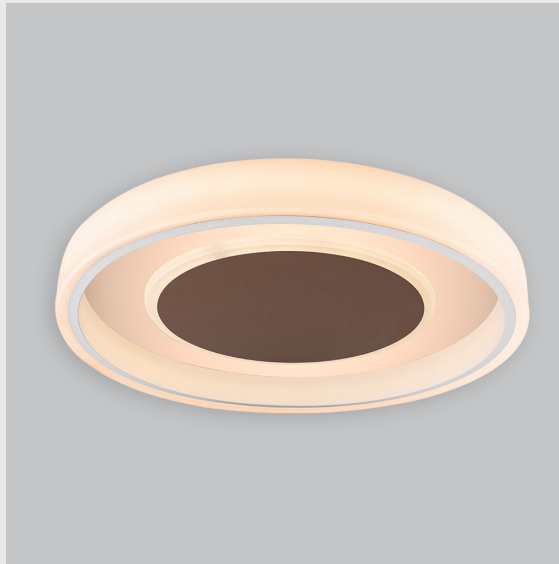

## Variant 10 - 7021-2.5.2.2.1.1.1.1.70.0.1.1.3

### Available Filters

1. Control = ON-OFF  
(FLICKER FREE)
2. CRI = >90
3. Lumen Type = High
4. CCT (Colour  
Temperature) = Tunable  
White 2700K-6500K
5. Mounting Type =  
Pendant
6. Material Colour = Black
7. Dimension = 300mm -  
600mm
8. Distribution = Direct
9. Optics = NA
10. Reflector = NA
11. Life of LED = L70  
@50,000h
12. Beam Angle = 90° -  
110°
13. Watt = 21W - 30W
14. SDCM = SDCM = < 3

Fire Fox Ring fixture has :

- Concentric circles molded in acrylic
- Topped with aluminium details
- Multiple sizes available
- Luminaire housing of aluminium + acrylic
- For home decoration & professional environments
- Surface powder coat and LED PCB mounted
- Bottom opening for easy maintenance
- Pendant with cable suspension with quick mounting system
- M6 bolt for M6 fastener
- High performance Acrylic
- Uniform illumination
- Energy-efficient LED with color rendering