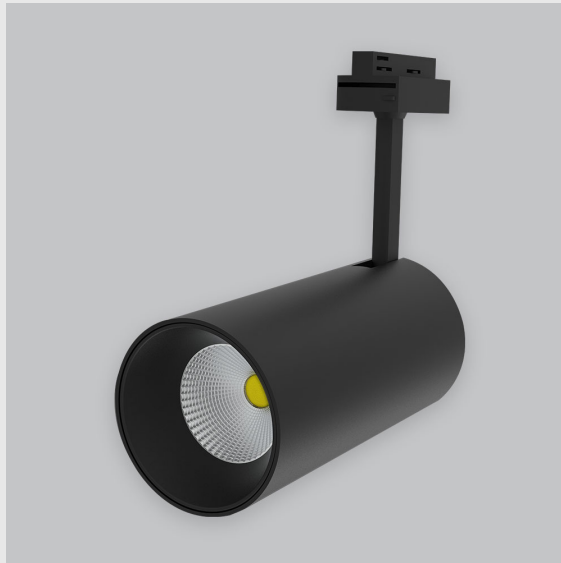

Variant 10 - 4001-2.5.2.2.0.1.0.1.1.4.0.1.1.4

Available Filters

1. Control = ON-OFF
(FLICKER FREE)
2. CRI = >90
3. Lumen Type = High
4. CCT (Colour
Temperature) = Tunable
White 2700K-6500K
5. Beam Angle = 0° - 15°
6. Material Colour = Black
7. Distribution = Direct
8. Dimension = NA
9. Mounting Type = NA
10. Reflector = NA
11. Life of LED = L70
@50,000h
12. Watt = 31W - 40W
13. SDCM = SDCM = < 3
14. Optics = Lens

Phoenix Track Light has :

- Luminaire housing of die cast-aluminum
- Round recessed spotlight
- Surface powder coated
- COB (Chip on Board) technology
- Zero multiple shadows
- LED with effective colour rendering
- Overflowing colours with soft light and shadow
- Interpretation of the real environment light and colours
- Perfect longitudinal glare reduction
- Uniform light distribution