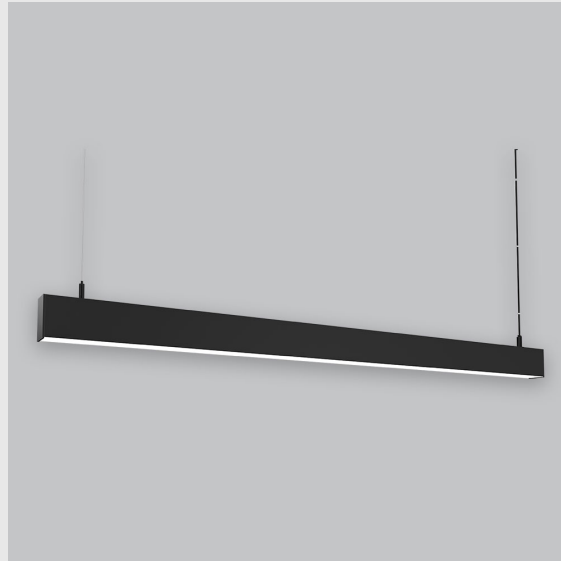

## **Variant 10 - 1002-1- 1.5.1.2.1.1.1.1.7.1.0.1.1.1**

### **Available Filters**

1. Control = ON-OFF  
(FLICKER FREE)
2. CRI = >80
3. Lumen Type = Low
4. CCT (Colour  
Temperature) = Tunable  
White 2700K-6500K
5. Mounting Type =  
Pendant
6. Material Colour = Black
7. Dimension = 300mm -  
600mm
8. Distribution = Direct
9. Optics = PMMA Diffuser
10. Reflector = NA
11. Life of LED = L70  
@50,000h
12. Beam Angle = 90° -  
110°
13. Watt = 1W - 10W
14. SDCM = SDCM = < 3

Viraj 45 linear fixture has :

- No visible screw
- Surface powder coated
- Luminaire housing of extruded aluminium
- LED PCB mounted on insert design with heat sink
- Snap-fit system • Bottom opening for easy maintenance
- Pendant with cable suspension
- M6 bolt for M6 fastener
- High-performance PMMA diffuser
- Energy-efficient LED