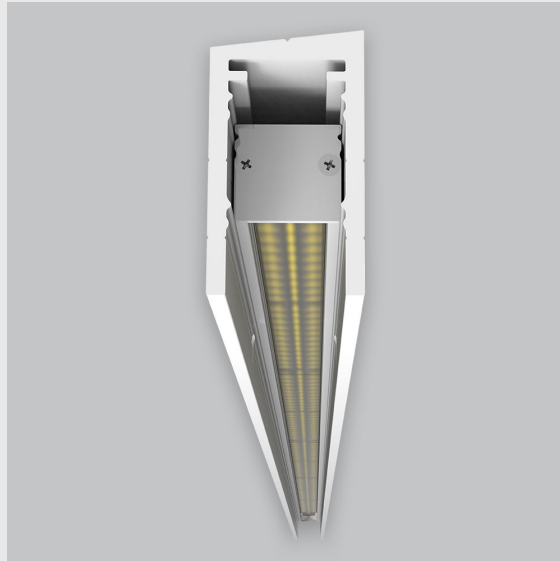

Image not found or type unknown

Variant 1

**Article number- - 5002-
2.1.1.2.2.1.4.1.1.4.0.1.1.1**

Specifications

1. Control = ON-OFF (FLICKER FREE)
2. CRI = >80
3. Lumen Type = High
4. CCT (Colour Temperature) = 3000K
5. Beam Angle = 0° - 15°
6. Mounting Type = Surface
7. Material Colour = Black
8. Dimension = 1201mm - 2400mm
9. Distribution = Direct
10. Reflector = NA
11. Life of LED = L70 @50,000h
12. Watt = 1W - 10W
13. SDCM = SDCM = < 3
14. Optics = Lens

P2 Vertical Wall Grazer has :

- Luminaire housing made of extruded aluminium
- Grazes walls
- Accentuates surface textures better
- Reduces hotspots and dead zones
- Custom engineered
- Precision optics provide a narrow 10° beam
- Accommodates a wide range of wall heights
- Perfect longitudinal glare reduction
- Uniform illumination
- Energy efficient LED with effective colour rendering