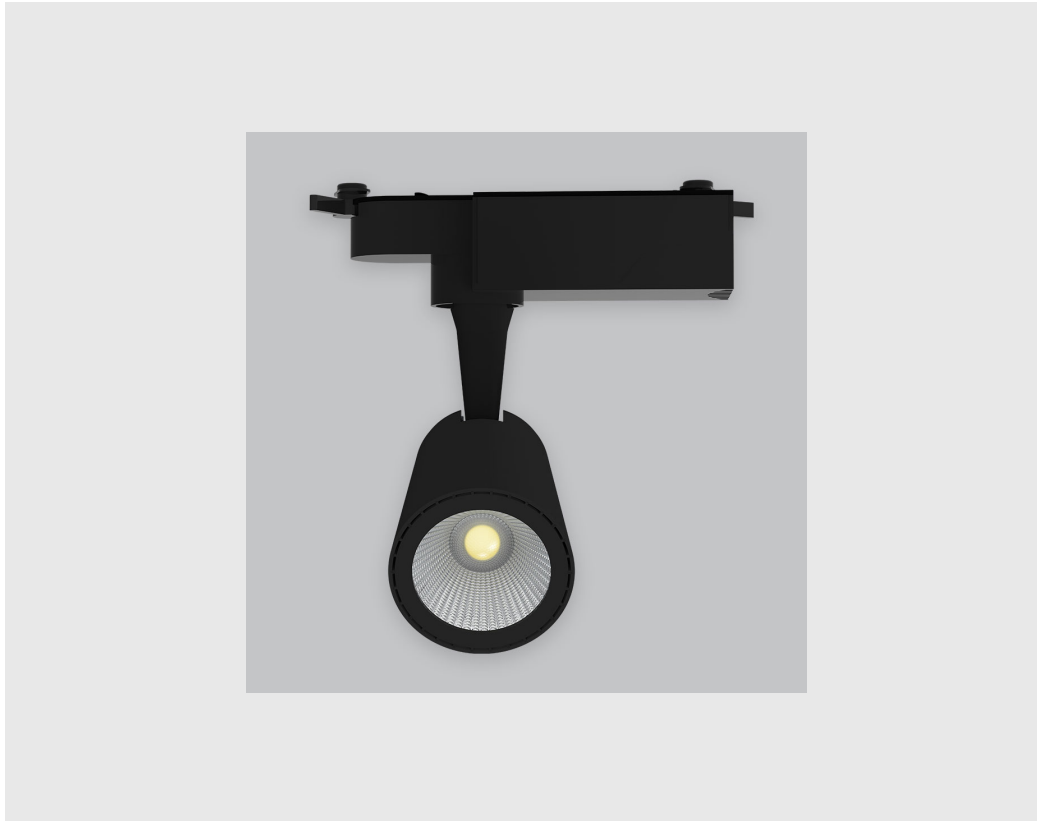

Image not found or type unknown

Variant 1

**Article number- - 4003-
2.1.1.2.4.1.7.1.1.6.0.1.1.2**

Specifications

1. Control = ON-OFF (FLICKER FREE)
2. CRI = >80
3. Lumen Type = High
4. CCT (Colour Temperature) = 3000K
5. Beam Angle = 0° - 15°
6. Material Colour = Black
7. Distribution = Direct
8. Reflector = NA
9. Life of LED = L70 @50,000h
10. Watt = 11W - 20W
11. SDCM = SDCM = < 3
12. Mounting Type = Track Mounted
13. Dimension = 50mm-100mm
14. Optics = Lens & Reflector

Astro Track Light has :

- Luminaire housing of die cast-aluminium
- Premium powder coat
- Highly durable and in white finish
- Adjustable lighting
- 90° inclination on the horizontal plane
- 355° rotation around the vertical axis
- Angle can be directed as required
- For specific areas or to accentuate a feature
- Zero multiple shadows
- LED with effective colour rendering
- Overflowing colours with soft light and shadow
- Interpretation of the real environment light and colours
- High colour rendering