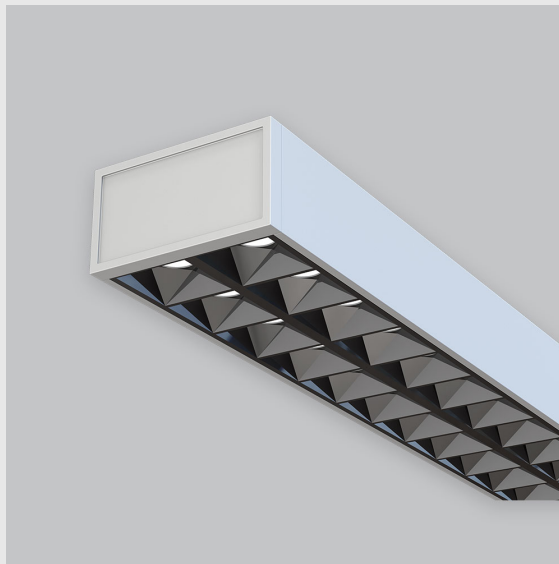

## Variant 1 - 9001-1-2.1.1.2.2.3.0.1.70.0.1.1.4

### Available Filters

1. Control = ON-OFF  
(FLICKER FREE)
2. CRI = >80
3. Lumen Type = High
4. CCT (Colour  
Temperature) = 3000K
5. Mounting Type =  
Surface
6. Material Colour = Grey
7. Distribution = Direct
8. Dimension = 301mm-  
600mm
9. Optics = NA
10. Reflector = NA
11. Life of LED = L70  
@50,000h
12. Beam Angle = 90° -  
110°
13. Watt = 31W - 40W
14. SDCM = SDCM = < 3

Leno F fixture has :

- Luminaire housing of aluminium
- Surface powder coat
- SMD (Surface Mount Device) LED technology
- Free standing luminaires
- Minimalistic design
- Numerous combinations of lamp head designs for a variety of desks