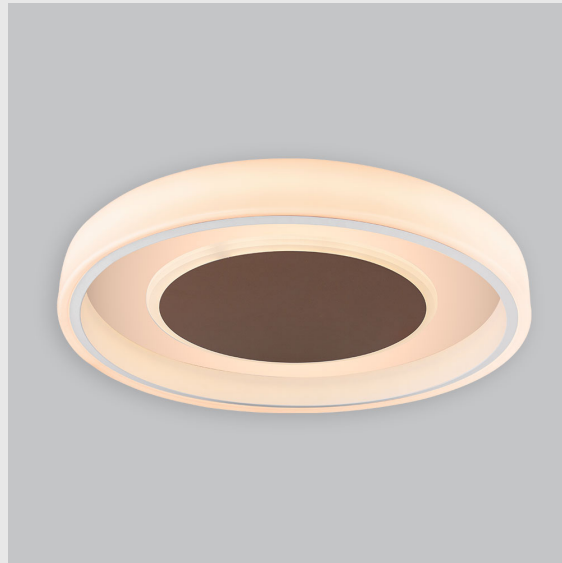

Variant 1 - 7021-2.1.1.2.1.1.1.1.70.0.1.1.3

Available Filters

1. Control = ON-OFF
(FLICKER FREE)
2. CRI = >80
3. Lumen Type = High
4. CCT (Colour
Temperature) = 3000K
5. Mounting Type =
Pendant
6. Material Colour = Black
7. Dimension = NA
8. Distribution = Direct
9. Optics = NA
10. Reflector = NA
11. Life of LED = L70
@50,000h
12. Beam Angle = 90° -
110°
13. Watt = 21W - 30W
14. SDCM = SDCM = < 3

Fire Fox Ring fixture has :

- Concentric circles molded in acrylic
- Topped with aluminium details
- Multiple sizes available
- Luminaire housing of aluminium + acrylic
- For home decoration & professional environments
- Surface powder coat and LED PCB mounted
- Bottom opening for easy maintenance
- Pendant with cable suspension with quick mounting system
- M6 bolt for M6 fastener
- High performance Acrylic
- Uniform illumination
- Energy-efficient LED with color rendering