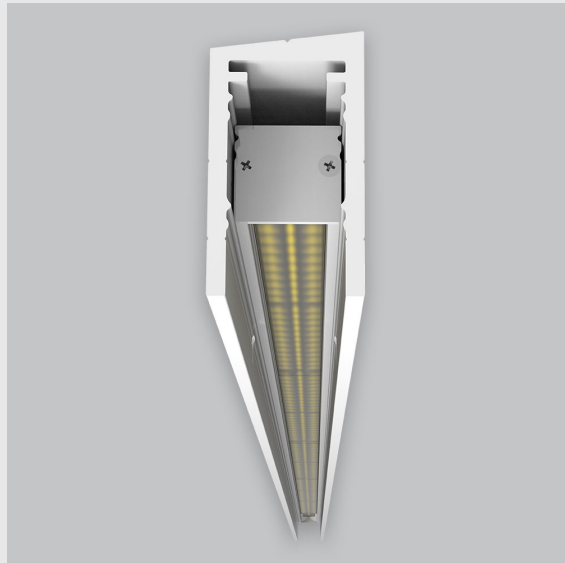

Variant 1 - 5002-2.1.1.2.2.1.4.1.1.4.0.1.1.1

Available Filters

1. Control = ON-OFF
(FLICKER FREE)
2. CRI = >80
3. Lumen Type = High
4. CCT (Colour
Temperature) = 3000K
5. Beam Angle = 0° - 15°
6. Mounting Type =
Surface
7. Material Colour = Black
8. Dimension = 1201mm -
2400mm
9. Distribution = Direct
10. Reflector = NA
11. Life of LED = L70
@50,000h
12. Watt = 1W - 10W
13. SDCM = SDCM = < 3
14. Optics = Lens

P2 Vertical Wall Grazer has :

- Luminaire housing made of extruded aluminium
- Grazes walls
- Accentuates surface textures better
- Reduces hotspots and dead zones
- Custom engineered
- Precision optics provide a narrow 10° beam
- Accommodates a wide range of wall heights
- Perfect longitudinal glare reduction
- Uniform illumination
- Energy efficient LED with effective colour rendering