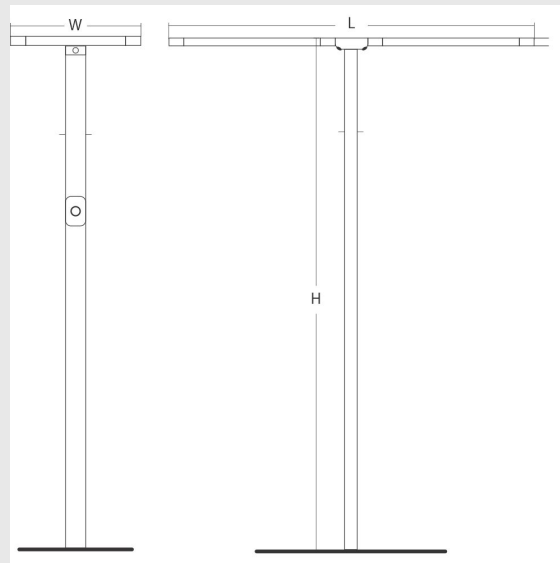

Variant 1 - 9005-1.1.1.1.2.3.0.2.70.0.1.1.3

Available Filters

1. Control = ON-OFF
2. CRI = >80
3. Lumen Type = Low
4. CCT (Colour Temperature) = 3000K
5. Mounting Type = Surface
6. Material Colour = Grey
7. Distribution = Up-50% / Down-50%
8. Dimension = 301mm-600mm
9. Optics = NA
10. Reflector = NA
11. Life of LED = L70 @50,000h
12. Beam Angle = 90° - 110°
13. Watt = 21W - 30W
14. SDCM = SDCM = < 3

Leno D fixture has :

- Luminaire housing of aluminium
- Surface powder coat
- SMD (Surface Mount Device) LED technology
- Free standing luminaires
- Minimalistic design
- Numerous combinations of lamp head designs for a variety of desks
- Overflowing colours
- Soft light and shadow
- Interpretation of the real environment light and colours