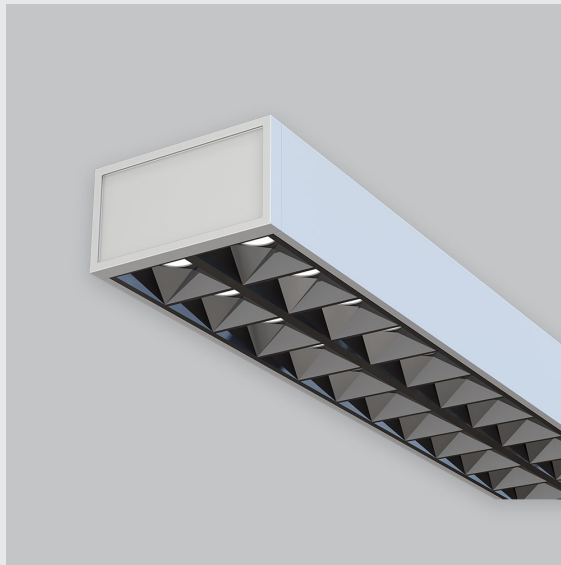

Variant 1 - 9001-1-2.1.1.2.2.3.0.1.70.0.1.1.4

Available Filters

1. Control = ON-OFF
(FLICKER FREE)
2. CRI = >80
3. Lumen Type = High
4. CCT (Colour
Temperature) = 3000K
5. Mounting Type =
Surface
6. Material Colour = Grey
7. Distribution = Direct
8. Dimension = 301mm-
600mm
9. Optics = NA
10. Reflector = NA
11. Life of LED = L70
@50,000h
12. Beam Angle = 90° -
110°
13. Watt = 31W - 40W
14. SDCM = SDCM = < 3

Leno F fixture has :

- Luminaire housing of aluminium
- Surface powder coat
- SMD (Surface Mount Device) LED technology
- Free standing luminaires
- Minimalistic design
- Numerous combinations of lamp head designs for a variety of desks