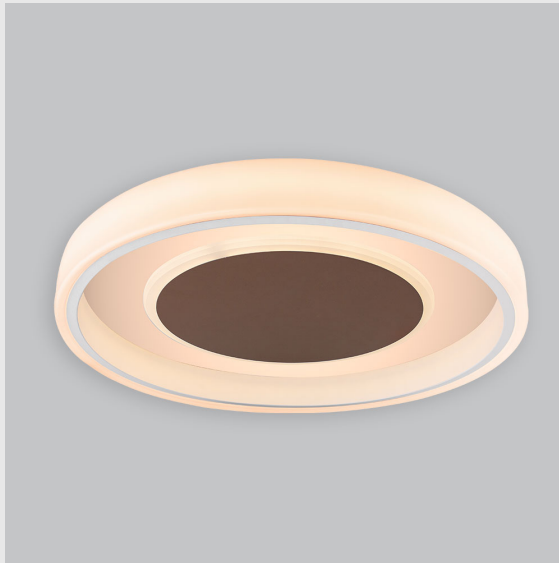

## Variant 1 - 7021-2.1.1.2.1.1.1.1.70.0.1.1.3

### Available Filters

1. Control = ON-OFF  
(FLICKER FREE)
2. CRI = >80
3. Lumen Type = High
4. CCT (Colour  
Temperature) = 3000K
5. Mounting Type =  
Pendant
6. Material Colour = Black
7. Dimension = NA
8. Distribution = Direct
9. Optics = NA
10. Reflector = NA
11. Life of LED = L70  
@50,000h
12. Beam Angle = 90° -  
110°
13. Watt = 21W - 30W
14. SDCM = SDCM = < 3

Fire Fox Ring fixture has :

- Concentric circles molded in acrylic
- Topped with aluminium details
- Multiple sizes available
- Luminaire housing of aluminium + acrylic
- For home decoration & professional environments
- Surface powder coat and LED PCB mounted
- Bottom opening for easy maintenance
- Pendant with cable suspension with quick mounting system
- M6 bolt for M6 fastener
- High performance Acrylic
- Uniform illumination
- Energy-efficient LED with color rendering