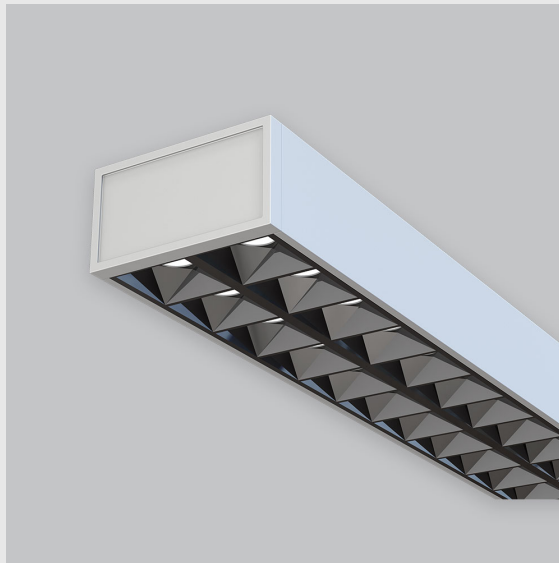

## Variant 1 - 9001-1-2.1.1.2.2.3.0.1.70.0.1.1.4

### Available Filters

1. Control = ON-OFF  
(FLICKER FREE)
2. CRI = >80
3. Lumen Type = High
4. CCT (Colour  
Temperature) = 3000K
5. Mounting Type =  
Surface
6. Material Colour = Grey
7. Distribution = Direct
8. Dimension = 301mm-  
600mm
9. Optics = NA
10. Reflector = NA
11. Life of LED = L70  
@50,000h
12. Beam Angle = 90° -  
110°
13. Watt = 31W - 40W
14. SDCM = SDCM = < 3

Leno F fixture has :

- Luminaire housing of aluminium
- Surface powder coat
- SMD (Surface Mount Device) LED technology
- Free standing luminaires
- Minimalistic design
- Numerous combinations of lamp head designs for a variety of desks