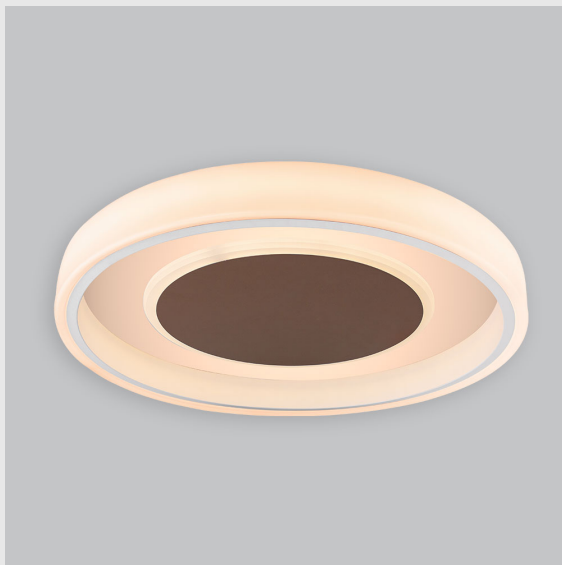

Variant 1 - 7021-2.1.1.2.1.1.1.1.70.0.1.1.3

Available Filters

1. Control = ON-OFF
(FLICKER FREE)
2. CRI = >80
3. Lumen Type = High
4. CCT (Colour
Temperature) = 3000K
5. Mounting Type =
Pendant
6. Material Colour = Black
7. Dimension = NA
8. Distribution = Direct
9. Optics = NA
10. Reflector = NA
11. Life of LED = L70
@50,000h
12. Beam Angle = 90° -
110°
13. Watt = 21W - 30W
14. SDCM = SDCM = < 3

Fire Fox Ring fixture has :

- Concentric circles molded in acrylic
- Topped with aluminium details
- Multiple sizes available
- Luminaire housing of aluminium + acrylic
- For home decoration & professional environments
- Surface powder coat and LED PCB mounted
- Bottom opening for easy maintenance
- Pendant with cable suspension with quick mounting system
- M6 bolt for M6 fastener
- High performance Acrylic
- Uniform illumination
- Energy-efficient LED with color rendering