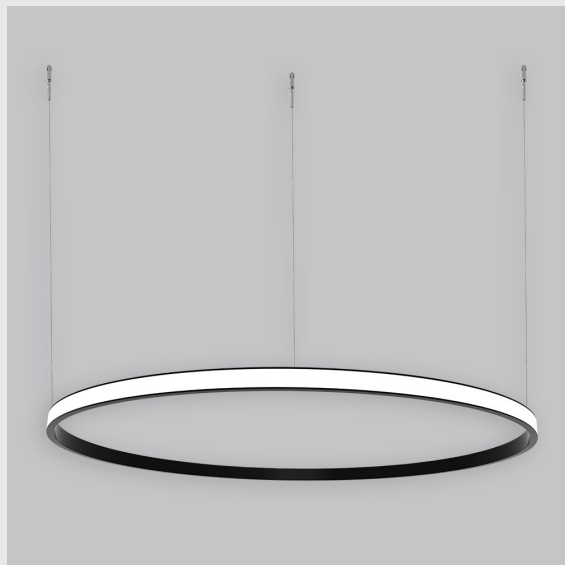

Variant 1 - 7006-2.1.1.2.1.1.1.1.7.1.0.1.1.3

Available Filters

1. Control = ON-OFF
(FLICKER FREE)
2. CRI = >80
3. Lumen Type = High
4. CCT (Colour
Temperature) = 3000K
5. Mounting Type =
Pendant
6. Material Colour = Black
7. Dimension = NA
8. Distribution = Direct
9. Optics = PMMA Diffuser
10. Reflector = NA
11. Life of LED = L70
@50,000h
12. Beam Angle = 90° -
110°
13. Watt = 21W - 30W
14. SDCM = SDCM = < 3

Unik Outer Lit Ring has :

- Outer lit ring with 20mm height
- Luminaire housing of aluminium
- Surface powder coated
- LED PCB mounted
- Bottom opening for easy maintenance
- Pendant with cable suspension
- Quick mounting system
- M6 bolt for M6 fastener
- Creates a beautiful scenery of lighting
- Uniform illumination
- Energy-efficient LED with color rendering