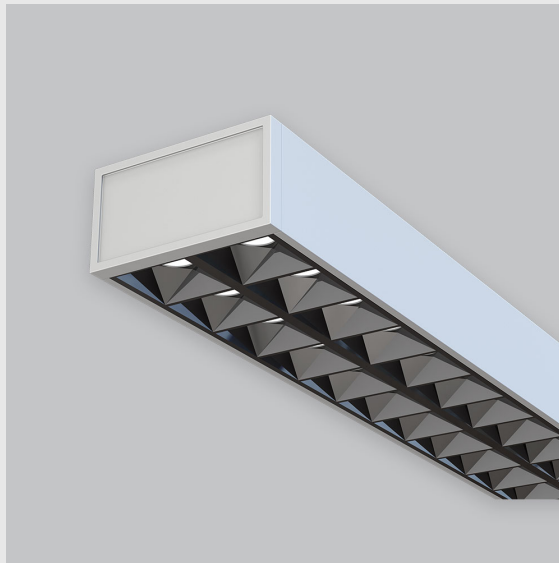

Variant 1 - 9001-1-2.1.1.2.2.3.0.1.70.0.1.1.4

Available Filters

1. Control = ON-OFF
(FLICKER FREE)
2. CRI = >80
3. Lumen Type = High
4. CCT (Colour
Temperature) = 3000K
5. Mounting Type =
Surface
6. Material Colour = Grey
7. Distribution = Direct
8. Dimension = 301mm-
600mm
9. Optics = NA
10. Reflector = NA
11. Life of LED = L70
@50,000h
12. Beam Angle = 90° -
110°
13. Watt = 31W - 40W
14. SDCM = SDCM = < 3

Leno F fixture has :

- Luminaire housing of aluminium
- Surface powder coat
- SMD (Surface Mount Device) LED technology
- Free standing luminaires
- Minimalistic design
- Numerous combinations of lamp head designs for a variety of desks