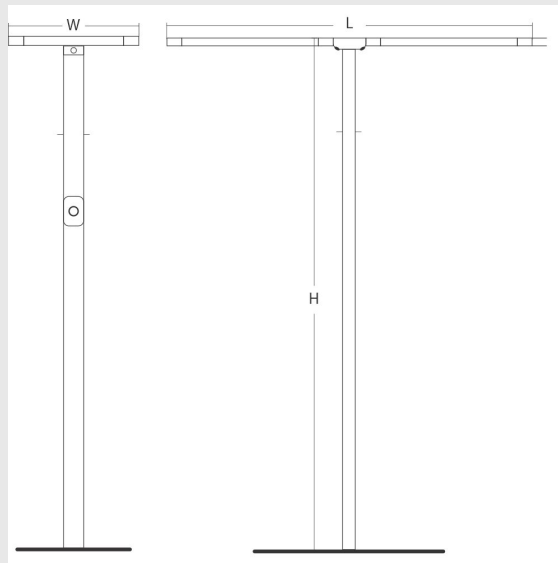

## Variant 1 - 9005-1-2.1.1.2.2.3.5.1.70.0.1.1.3

### Available Filters

1. Control = ON-OFF  
(FLICKER FREE)
2. CRI = >80
3. Lumen Type = High
4. CCT (Colour  
Temperature) = 3000K
5. Mounting Type =  
Surface
6. Material Colour = Grey
7. Distribution = Direct
8. Dimension = 301mm-  
600mm
9. Optics = NA
10. Reflector = NA
11. Life of LED = L70  
@50,000h
12. Beam Angle = 90° -  
110°
13. Watt = 21W - 30W
14. SDCM = SDCM = < 3