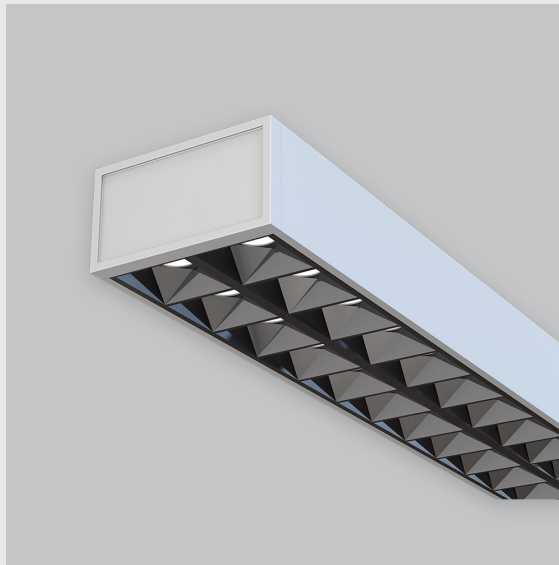

Variant 1 - 9001-1-2.1.1.2.2.3.0.1.70.0.1.1.4

Available Filters

1. Control = ON-OFF
(FLICKER FREE)
2. CRI = >80
3. Lumen Type = High
4. CCT (Colour
Temperature) = 3000K
5. Mounting Type =
Surface
6. Material Colour = Grey
7. Distribution = Direct
8. Dimension = 301mm-
600mm
9. Optics = NA
10. Reflector = NA
11. Life of LED = L70
@50,000h
12. Beam Angle = 90° -
110°
13. Watt = 31W - 40W
14. SDCM = SDCM = < 3

Leno F fixture has :

- Luminaire housing of aluminium
- Surface powder coat
- SMD (Surface Mount Device) LED technology
- Free standing luminaires
- Minimalistic design
- Numerous combinations of lamp head designs for a variety of desks