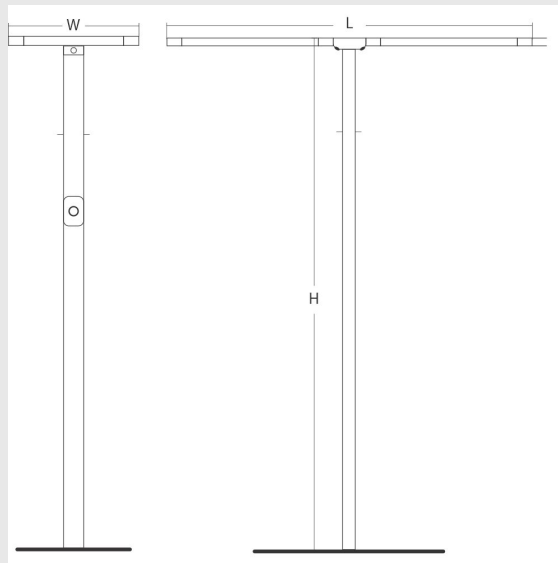

Variant 1 - 9005-1-2.1.1.2.2.3.5.1.70.0.1.1.3

Available Filters

1. Control = ON-OFF
(FLICKER FREE)
2. CRI = >80
3. Lumen Type = High
4. CCT (Colour
Temperature) = 3000K
5. Mounting Type =
Surface
6. Material Colour = Grey
7. Distribution = Direct
8. Dimension = 301mm-
600mm
9. Optics = NA
10. Reflector = NA
11. Life of LED = L70
@50,000h
12. Beam Angle = 90° -
110°
13. Watt = 21W - 30W
14. SDCM = SDCM = < 3

Leno D fixture has :

- Luminaire housing of aluminium
- Surface powder coat
- SMD (Surface Mount Device) LED technology
- Free standing luminaires
- Minimalistic design
- Numerous combinations of lamp head designs for a variety of desks
- Overflowing colours
- Soft light and shadow
- Interpretation of the real environment light and colours