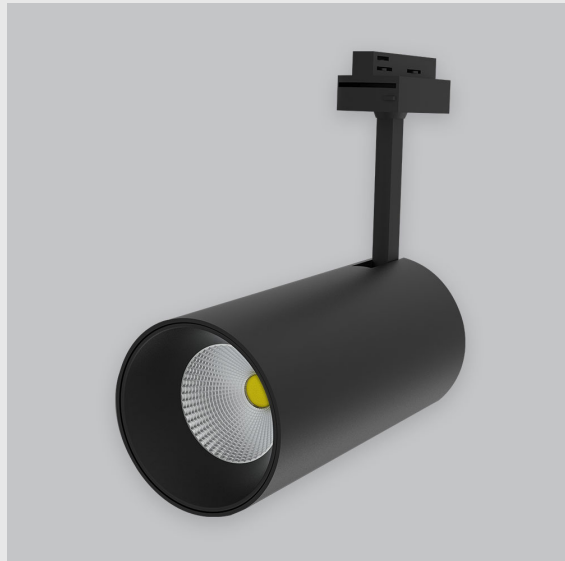

## Variant 1 - 4001-2.1.1.2.0.1.0.1.1.4.0.1.1.4

### Available Filters

1. Control = ON-OFF  
(FLICKER FREE)
2. CRI = >80
3. Lumen Type = High
4. CCT (Colour  
Temperature) = 3000K
5. Beam Angle = 0° - 15°
6. Material Colour = Black
7. Distribution = Direct
8. Dimension = 301mm-  
600mm
9. Mounting Type = NA
10. Reflector = NA
11. Life of LED = L70  
@50,000h
12. Watt = 31W - 40W
13. SDCM = SDCM = < 3
14. Optics = Lens

Phoenix Track Light has :

- Luminaire housing of die cast-aluminum
- Round recessed spotlight
- Surface powder coated
- COB (Chip on Board) technology
- Zero multiple shadows
- LED with effective colour rendering
- Overflowing colours with soft light and shadow
- Interpretation of the real environment light and colours
- Perfect longitudinal glare reduction
- Uniform light distribution