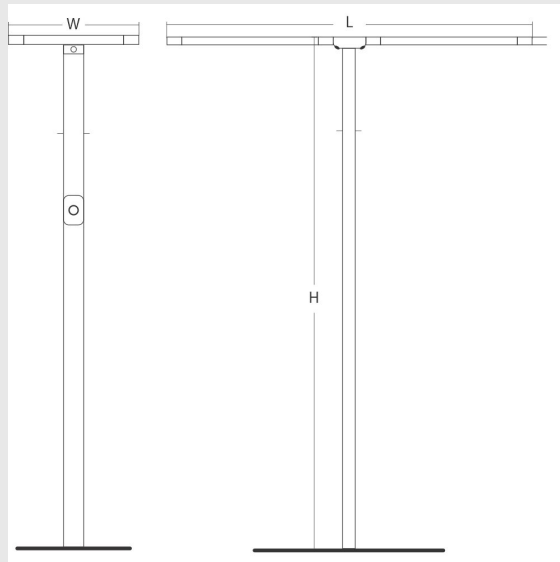

Variant 1 - 9005-1.1.1.1.2.3.0.2.70.0.1.1.3

Available Filters

1. Control = ON-OFF
2. CRI = >80
3. Lumen Type = Low
4. CCT (Colour Temperature) = 3000K
5. Mounting Type = Surface
6. Material Colour = Grey
7. Distribution = Up-50% / Down-50%
8. Dimension = 301mm-600mm
9. Optics = NA
10. Reflector = NA
11. Life of LED = L70 @50,000h
12. Beam Angle = 90° - 110°
13. Watt = 21W - 30W
14. SDCM = SDCM = < 3