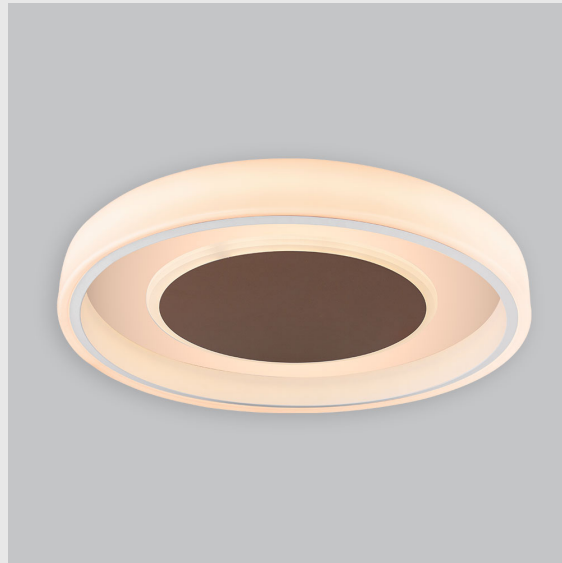

## Variant 1 - 7021-2.1.1.2.1.1.1.1.70.0.1.1.3

### Available Filters

1. Control = ON-OFF  
(FLICKER FREE)
2. CRI = >80
3. Lumen Type = High
4. CCT (Colour  
Temperature) = 3000K
5. Mounting Type =  
Pendant
6. Material Colour = Black
7. Dimension = NA
8. Distribution = Direct
9. Optics = NA
10. Reflector = NA
11. Life of LED = L70  
@50,000h
12. Beam Angle = 90° -  
110°
13. Watt = 21W - 30W
14. SDCM = SDCM = < 3

Fire Fox Ring fixture has :

- Concentric circles molded in acrylic
- Topped with aluminium details
- Multiple sizes available
- Luminaire housing of aluminium + acrylic
- For home decoration & professional environments
- Surface powder coat and LED PCB mounted
- Bottom opening for easy maintenance
- Pendant with cable suspension with quick mounting system
- M6 bolt for M6 fastener
- High performance Acrylic
- Uniform illumination
- Energy-efficient LED with color rendering