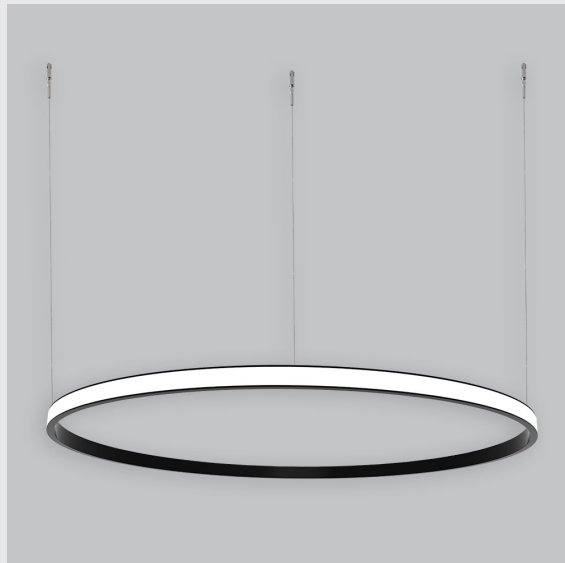

Variant 1 - 7006-2.1.1.2.1.1.1.1.7.1.0.1.1.3

Available Filters

1. Control = ON-OFF
(FLICKER FREE)
2. CRI = >80
3. Lumen Type = High
4. CCT (Colour
Temperature) = 3000K
5. Mounting Type =
Pendant
6. Material Colour = Black
7. Dimension = NA
8. Distribution = Direct
9. Optics = PMMA Diffuser
10. Reflector = NA
11. Life of LED = L70
@50,000h
12. Beam Angle = 90° -
110°
13. Watt = 21W - 30W
14. SDCM = SDCM = < 3

Unik Outer Lit Ring has :

- Outer lit ring with 20mm height
- Luminaire housing of aluminium
- Surface powder coated
- LED PCB mounted
- Bottom opening for easy maintenance
- Pendant with cable suspension
- Quick mounting system
- M6 bolt for M6 fastener
- Creates a beautiful scenery of lighting
- Uniform illumination
- Energy-efficient LED with color rendering