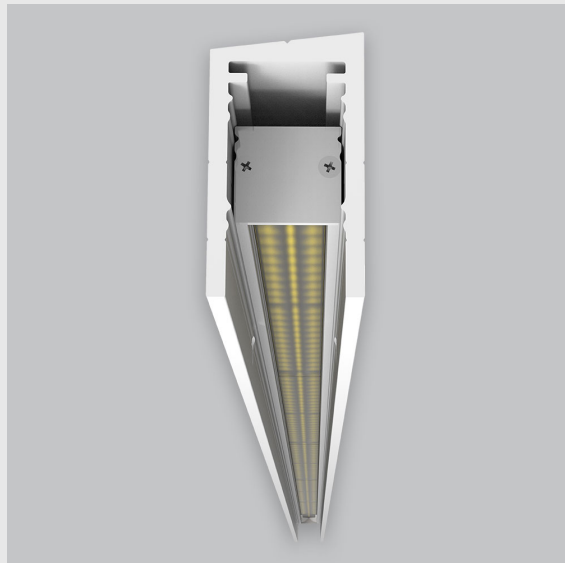

Variant 1 - 5002-2.1.1.2.2.1.4.1.1.4.0.1.1.1

Available Filters

1. Control = ON-OFF
(FLICKER FREE)
2. CRI = >80
3. Lumen Type = High
4. CCT (Colour
Temperature) = 3000K
5. Beam Angle = 0° - 15°
6. Mounting Type =
Surface
7. Material Colour = Black
8. Dimension = 1201mm -
2400mm
9. Distribution = Direct
10. Reflector = NA
11. Life of LED = L70
@50,000h
12. Watt = 1W - 10W
13. SDCM = SDCM = < 3
14. Optics = Lens

P2 Vertical Wall Grazer has :

- Luminaire housing made of extruded aluminium
- Grazes walls
- Accentuates surface textures better
- Reduces hotspots and dead zones
- Custom engineered
- Precision optics provide a narrow 10° beam
- Accommodates a wide range of wall heights
- Perfect longitudinal glare reduction
- Uniform illumination
- Energy efficient LED with effective colour rendering