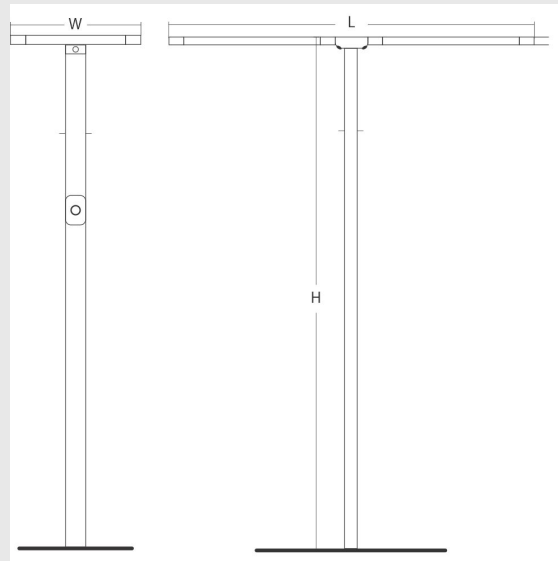

Variant 1 - 9005-1.1.1.1.2.3.0.2.70.0.1.1.3

Available Filters

1. Control = ON-OFF
2. CRI = >80
3. Lumen Type = Low
4. CCT (Colour Temperature) = 3000K
5. Mounting Type = Surface
6. Material Colour = Grey
7. Distribution = Up-50% / Down-50%
8. Dimension = NA
9. Optics = NA
10. Reflector = NA
11. Life of LED = L70 @50,000h
12. Beam Angle = 90° - 110°
13. Watt = 21W - 30W
14. SDCM = SDCM = < 3