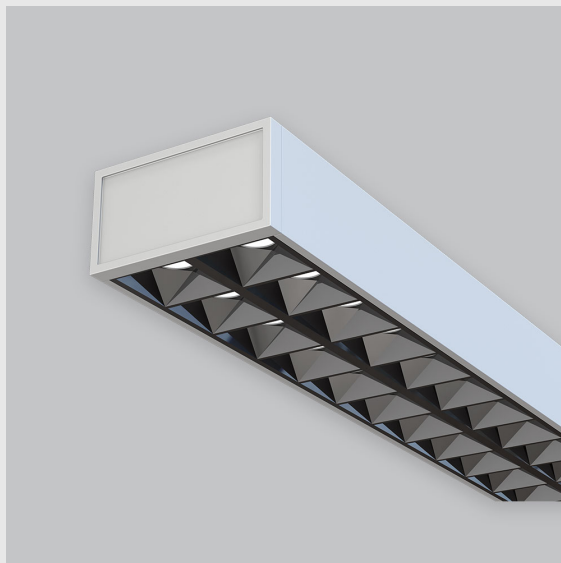

## Variant 1 - 9001-1-2.1.1.2.2.3.0.1.70.0.1.1.4

### Available Filters

1. Control = ON-OFF  
(FLICKER FREE)
2. CRI = >80
3. Lumen Type = High
4. CCT (Colour  
Temperature) = 3000K
5. Mounting Type =  
Surface
6. Material Colour = Grey
7. Distribution = Direct
8. Dimension = NA
9. Optics = NA
10. Reflector = NA
11. Life of LED = L70  
@50,000h
12. Beam Angle = 90° -  
110°
13. Watt = 31W - 40W
14. SDCM = SDCM = < 3

Leno F fixture has :

- Luminaire housing of aluminium
- Surface powder coat
- SMD (Surface Mount Device) LED technology
- Free standing luminaires
- Minimalistic design
- Numerous combinations of lamp head designs for a variety of desks