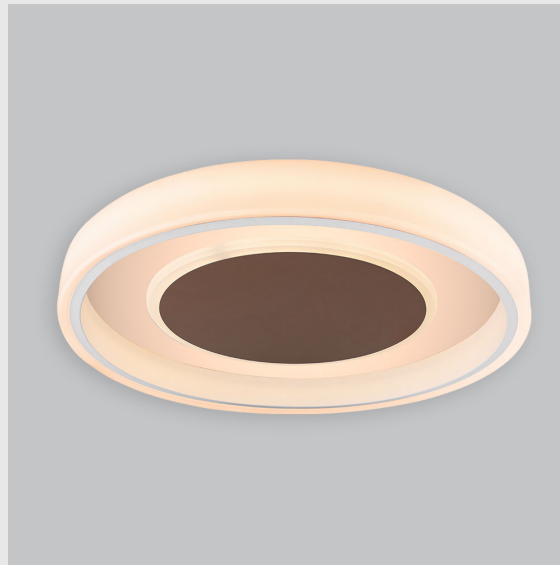

Variant 1 - 7021-2.1.1.2.1.1.1.1.70.0.1.1.3

Available Filters

1. Control = ON-OFF
(FLICKER FREE)
2. CRI = >80
3. Lumen Type = High
4. CCT (Colour
Temperature) = 3000K
5. Mounting Type =
Pendant
6. Material Colour = Black
7. Dimension = 300mm -
600mm
8. Distribution = Direct
9. Optics = NA
10. Reflector = NA
11. Life of LED = L70
@50,000h
12. Beam Angle = 90° -
110°
13. Watt = 21W - 30W
14. SDCM = SDCM = < 3

Fire Fox Ring fixture has :

- Concentric circles molded in acrylic
- Topped with aluminium details
- Multiple sizes available
- Luminaire housing of aluminium + acrylic
- For home decoration & professional environments
- Surface powder coat and LED PCB mounted
- Bottom opening for easy maintenance
- Pendant with cable suspension with quick mounting system
- M6 bolt for M6 fastener
- High performance Acrylic
- Uniform illumination
- Energy-efficient LED with color rendering