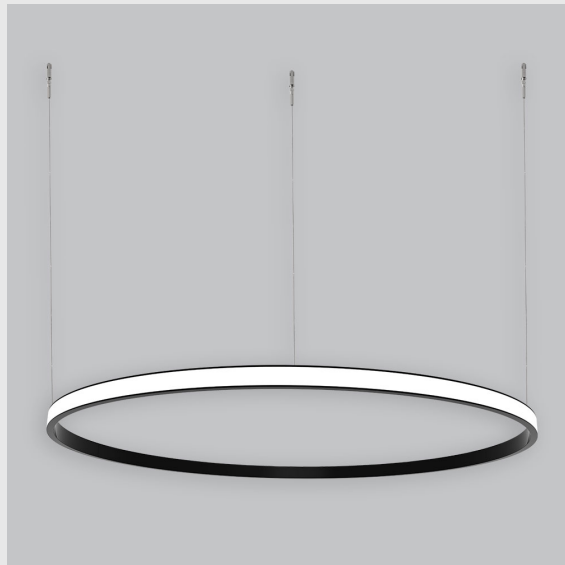

## Variant 1 - 7006-2.1.1.2.1.1.1.1.7.1.0.1.1.3

### Available Filters

1. Control = ON-OFF  
(FLICKER FREE)
2. CRI = >80
3. Lumen Type = High
4. CCT (Colour  
Temperature) = 3000K
5. Mounting Type =  
Pendant
6. Material Colour = Black
7. Dimension = 300mm -  
600mm
8. Distribution = Direct
9. Optics = PMMA Diffuser
10. Reflector = NA
11. Life of LED = L70  
@50,000h
12. Beam Angle = 90° -  
110°
13. Watt = 21W - 30W
14. SDCM = SDCM = < 3

Unik Outer Lit Ring has :

- Outer lit ring with 20mm height
- Luminaire housing of aluminium
- Surface powder coated
- LED PCB mounted
- Bottom opening for easy maintenance
- Pendant with cable suspension
- Quick mounting system
- M6 bolt for M6 fastener
- Creates a beautiful scenery of lighting
- Uniform illumination
- Energy-efficient LED with color rendering