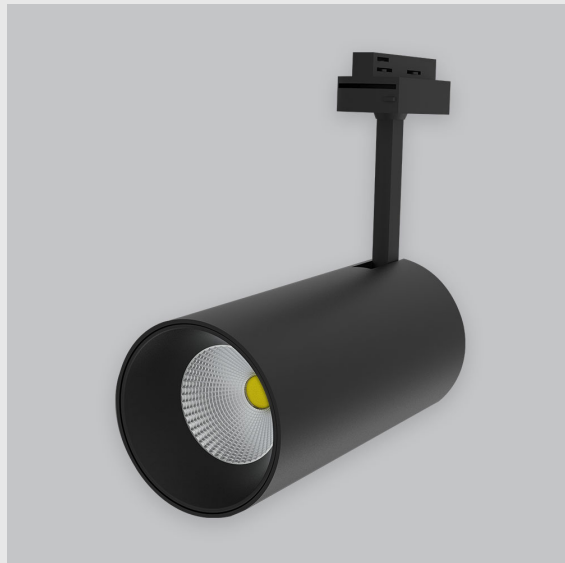

Variant 1 - 4001-2.1.1.2.0.1.0.1.1.4.0.1.1.4

Available Filters

1. Control = ON-OFF
(FLICKER FREE)
2. CRI = >80
3. Lumen Type = High
4. CCT (Colour
Temperature) = 3000K
5. Beam Angle = 0° - 15°
6. Material Colour = Black
7. Distribution = Direct
8. Dimension = NA
9. Mounting Type = NA
10. Reflector = NA
11. Life of LED = L70
@50,000h
12. Watt = 31W - 40W
13. SDCM = SDCM = < 3
14. Optics = Lens

Phoenix Track Light has :

- Luminaire housing of die cast-aluminum
- Round recessed spotlight
- Surface powder coated
- COB (Chip on Board) technology
- Zero multiple shadows
- LED with effective colour rendering
- Overflowing colours with soft light and shadow
- Interpretation of the real environment light and colours
- Perfect longitudinal glare reduction
- Uniform light distribution