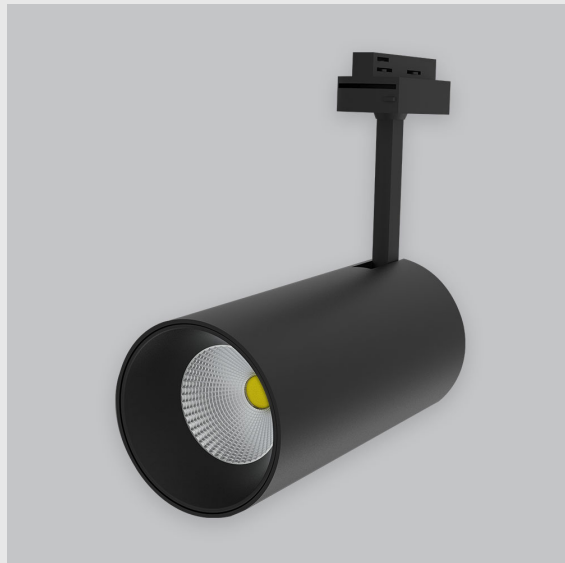

Variant 1 - 4001-2.1.1.2.0.1.0.1.1.4.0.1.1.2

Available Filters

1. Control = ON-OFF
(FLICKER FREE)
2. CRI = >80
3. Lumen Type = High
4. CCT (Colour
Temperature) = 3000K
5. Beam Angle = 0° - 15°
6. Material Colour = Black
7. Distribution = Direct
8. Dimension = NA
9. Mounting Type = NA
10. Reflector = NA
11. Life of LED = L70
@50,000h
12. Watt = 11W - 20W
13. SDCM = SDCM = < 3
14. Optics = Lens

Phoenix Track Light has :

- Luminaire housing of die cast-aluminum
- Round recessed spotlight
- Surface powder coated
- COB (Chip on Board) technology
- Zero multiple shadows
- LED with effective colour rendering
- Overflowing colours with soft light and shadow
- Interpretation of the real environment light and colours
- Perfect longitudinal glare reduction
- Uniform light distribution
- No lateral spill for superior wall wash applications
- High colour rendering