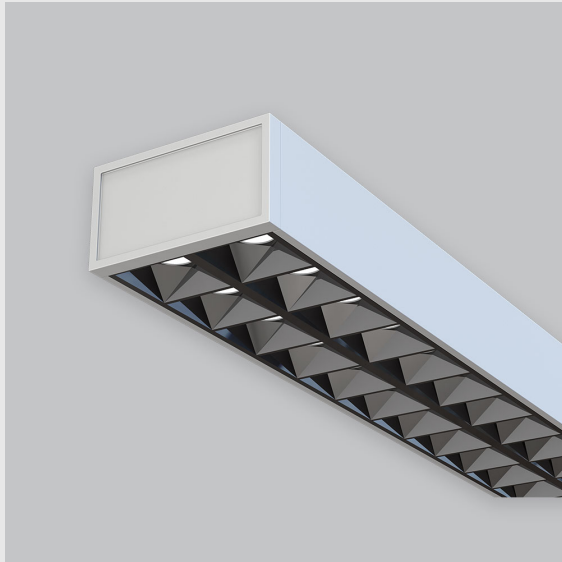

## Variant 1 - 9001-1.1.1.1.2.3.0.1.70.0.1.1.4

### Available Filters

1. Control = ON-OFF
2. CRI = >80
3. Lumen Type = Low
4. CCT (Colour Temperature) = 3000K
5. Mounting Type = Surface
6. Material Colour = Grey
7. Distribution = Direct
8. Dimension = NA
9. Optics = NA
10. Reflector = NA
11. Life of LED = L70 @50,000h
12. Beam Angle = 90° - 110°
13. Watt = 31W - 40W
14. SDCM = SDCM = < 3

Leno F fixture has :

- Luminaire housing of aluminium
- Surface powder coat
- SMD (Surface Mount Device) LED technology
- Free standing luminaires
- Minimalistic design
- Numerous combinations of lamp head designs for a variety of desks