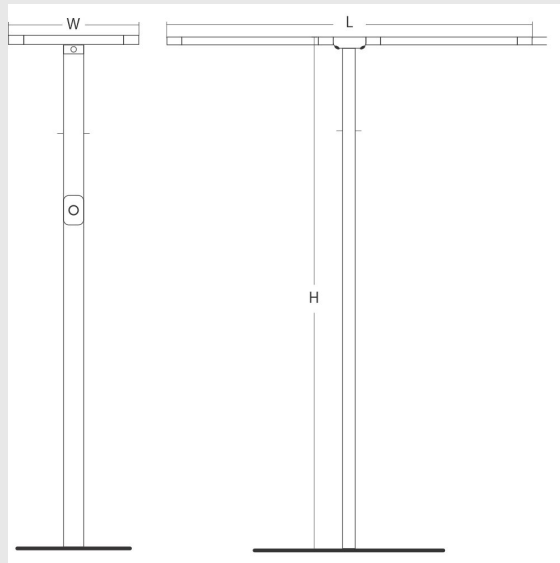

Variant 1 - 9005-1.1.1.1.2.3.0.2.70.0.1.1.3

Available Filters

1. Control = ON-OFF
2. CRI = >80
3. Lumen Type = Low
4. CCT (Colour Temperature) = 3000K
5. Mounting Type = Surface
6. Material Colour = Grey
7. Distribution = Up-50% / Down-50%
8. Dimension = NA
9. Optics = NA
10. Reflector = NA
11. Life of LED = L70 @50,000h
12. Beam Angle = 90° - 110°
13. Watt = 21W - 30W
14. SDCM = SDCM = < 3