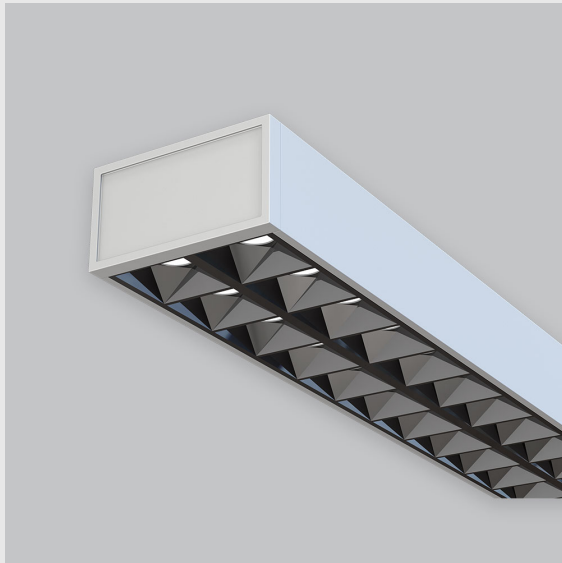

Variant 1 - 9001-1.1.1.1.2.3.0.1.70.0.1.1.4

Available Filters

1. Control = ON-OFF
2. CRI = >80
3. Lumen Type = Low
4. CCT (Colour Temperature) = 3000K
5. Mounting Type = Surface
6. Material Colour = Grey
7. Distribution = Direct
8. Dimension = NA
9. Optics = NA
10. Reflector = NA
11. Life of LED = L70 @50,000h
12. Beam Angle = 90° - 110°
13. Watt = 31W - 40W
14. SDCM = SDCM = < 3

Leno F fixture has :

- Luminaire housing of aluminium
- Surface powder coat
- SMD (Surface Mount Device) LED technology
- Free standing luminaires
- Minimalistic design
- Numerous combinations of lamp head designs for a variety of desks