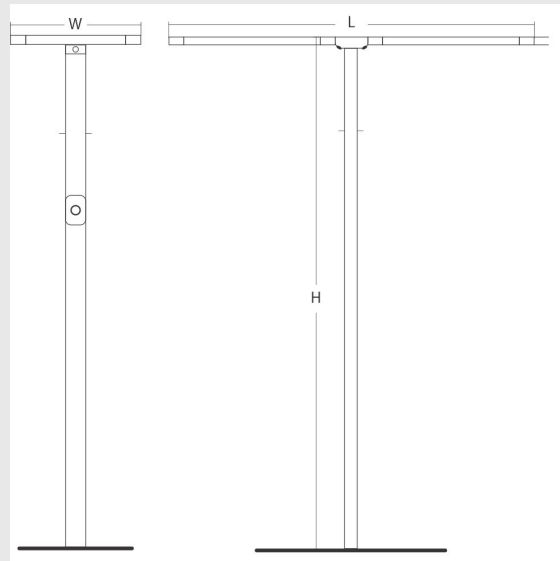

## Variant 1 - 9005-1.1.1.1.2.3.0.2.70.0.1.1.3

### Available Filters

1. Control = ON-OFF
2. CRI = >80
3. Lumen Type = Low
4. CCT (Colour Temperature) = 3000K
5. Mounting Type = Surface
6. Material Colour = Grey
7. Distribution = Up-50% / Down-50%
8. Dimension = NA
9. Optics = NA
10. Reflector = NA
11. Life of LED = L70 @50,000h
12. Beam Angle = 90° - 110°
13. Watt = 21W - 30W
14. SDCM = SDCM = < 3