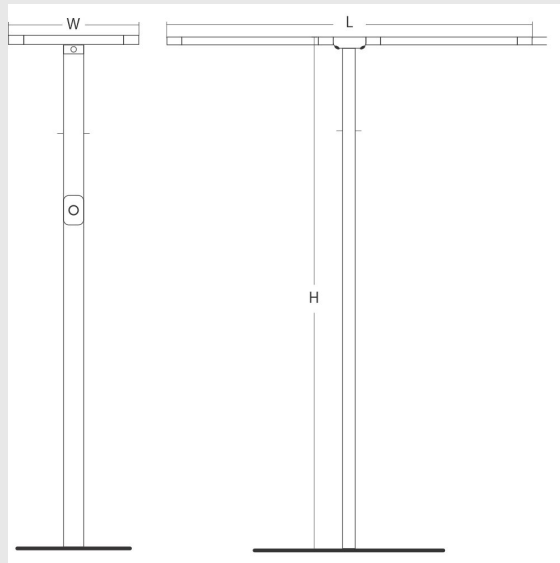

## Variant 1 - 9005-1.1.1.1.2.3.0.2.70.0.1.1.3

### Available Filters

1. Control = ON-OFF
2. CRI = >80
3. Lumen Type = Low
4. CCT (Colour Temperature) = 3000K
5. Mounting Type = Surface
6. Material Colour = Grey
7. Distribution = Up-50% / Down-50%
8. Dimension = NA
9. Optics = NA
10. Reflector = NA
11. Life of LED = L70 @50,000h
12. Beam Angle = 90° - 110°
13. Watt = 21W - 30W
14. SDCM = SDCM = < 3