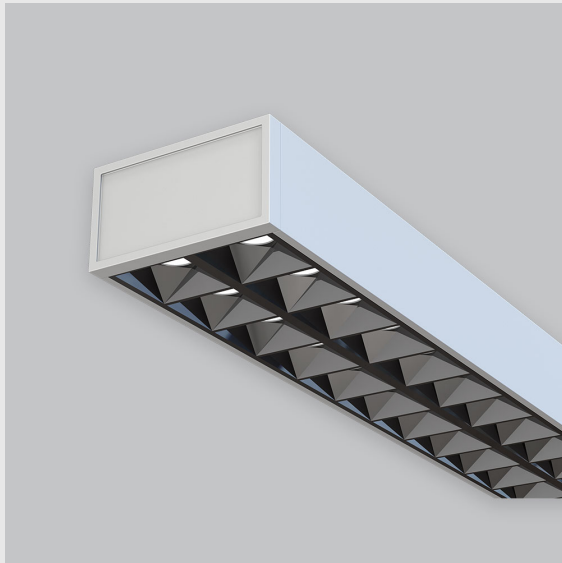

## Variant 1 - 9001-1.1.1.1.2.3.0.1.70.0.1.1.4

### Available Filters

1. Control = ON-OFF
2. CRI = >80
3. Lumen Type = Low
4. CCT (Colour Temperature) = 3000K
5. Mounting Type = Surface
6. Material Colour = Grey
7. Distribution = Direct
8. Dimension = NA
9. Optics = NA
10. Reflector = NA
11. Life of LED = L70 @50,000h
12. Beam Angle = 90° - 110°
13. Watt = 31W - 40W
14. SDCM = SDCM = < 3

Leno F fixture has :

- Luminaire housing of aluminium
- Surface powder coat
- SMD (Surface Mount Device) LED technology
- Free standing luminaires
- Minimalistic design
- Numerous combinations of lamp head designs for a variety of desks