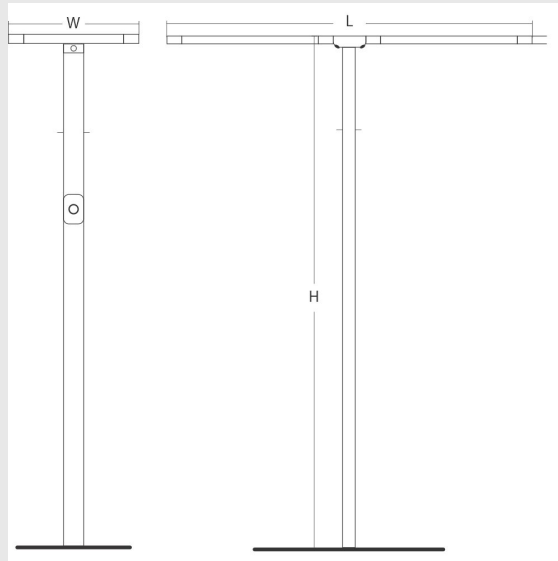

Variant 1 - 9005-1-1.1.1.1.2.3.0.1.70.0.1.1.3

Available Filters

1. Control = ON-OFF
2. CRI = >80
3. Lumen Type = Low
4. CCT (Colour Temperature) = 3000K
5. Mounting Type = Surface
6. Material Colour = Grey
7. Distribution = Direct
8. Dimension = NA
9. Optics = NA
10. Reflector = NA
11. Life of LED = L70 @50,000h
12. Beam Angle = 90° - 110°
13. Watt = 21W - 30W
14. SDCM = SDCM = < 3

Leno D fixture has :

- Luminaire housing of aluminium
- Surface powder coat
- SMD (Surface Mount Device) LED technology
- Free standing luminaires
- Minimalistic design
- Numerous combinations of lamp head designs for a variety of desks
- Overflowing colours
- Soft light and shadow
- Interpretation of the real environment light and colours