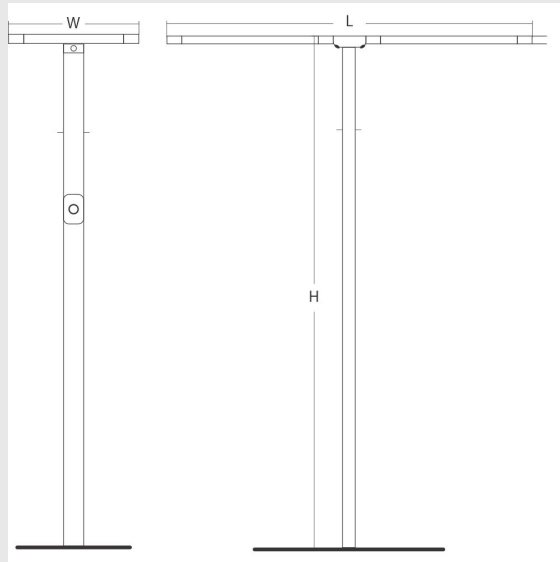

## Variant 1 - 9005-1.1.1.1.2.3.0.2.70.0.1.1.3

### Available Filters

1. Control = ON-OFF
2. CRI = >80
3. Lumen Type = Low
4. CCT (Colour Temperature) = 3000K
5. Mounting Type = Surface
6. Material Colour = Grey
7. Distribution = Up-50% / Down-50%
8. Dimension = NA
9. Optics = NA
10. Reflector = NA
11. Life of LED = L70 @50,000h
12. Beam Angle = 90° - 110°
13. Watt = 21W - 30W
14. SDCM = SDCM = < 3