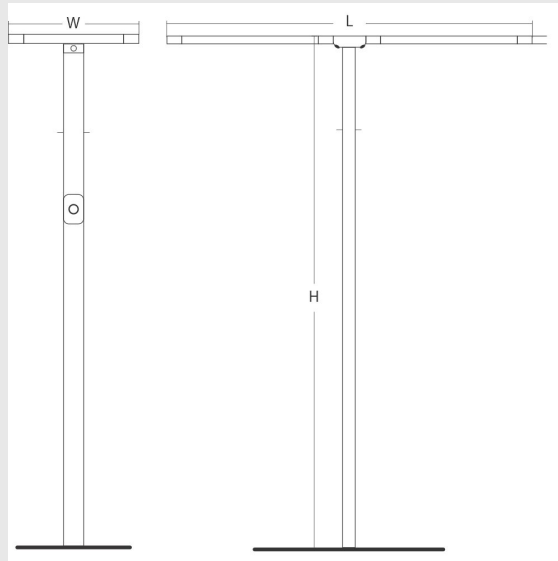

## Variant 1 - 9005-1-1.1.1.1.2.3.0.1.70.0.1.1.3

### Available Filters

1. Control = ON-OFF
2. CRI = >80
3. Lumen Type = Low
4. CCT (Colour Temperature) = 3000K
5. Mounting Type = Surface
6. Material Colour = Grey
7. Distribution = Direct
8. Dimension = NA
9. Optics = NA
10. Reflector = NA
11. Life of LED = L70 @50,000h
12. Beam Angle = 90° - 110°
13. Watt = 21W - 30W
14. SDCM = SDCM = < 3