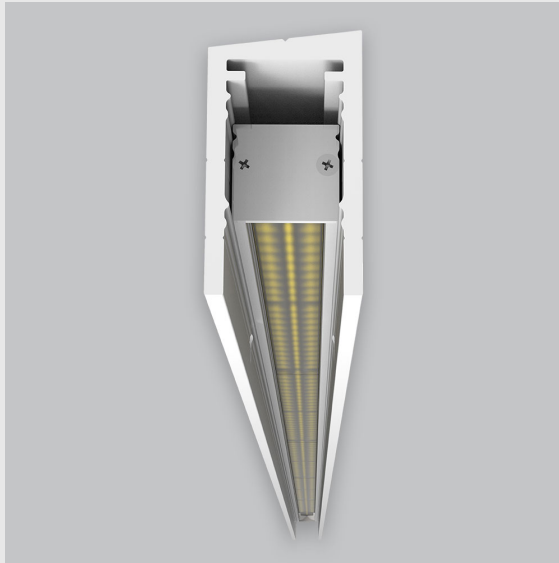

Variant 1 - 5002-1.1.1.1.2.1.0.0.10.0.1.1.1

Available Filters

1. Control = ON-OFF
2. CRI = >80
3. Lumen Type = Low
4. CCT (Colour Temperature) = 3000K
5. Beam Angle = 0° - 15°
6. Mounting Type = Surface
7. Material Colour = Black
8. Distribution = NA
9. Dimension = NA
10. Optics = NA
11. Reflector = NA
12. Life of LED = L70 @50,000h
13. Watt = 1W - 10W
14. SDCM = SDCM = < 3

P2 Vertical Wall Grazer has :

- Luminaire housing made of extruded aluminium
- Grazes walls
- Accentuates surface textures better
- Reduces hotspots and dead zones
- Custom engineered
- Precision optics provide a narrow 10° beam
- Accommodates a wide range of wall heights
- Perfect longitudinal glare reduction
- Uniform illumination
- Energy efficient LED with effective colour rendering