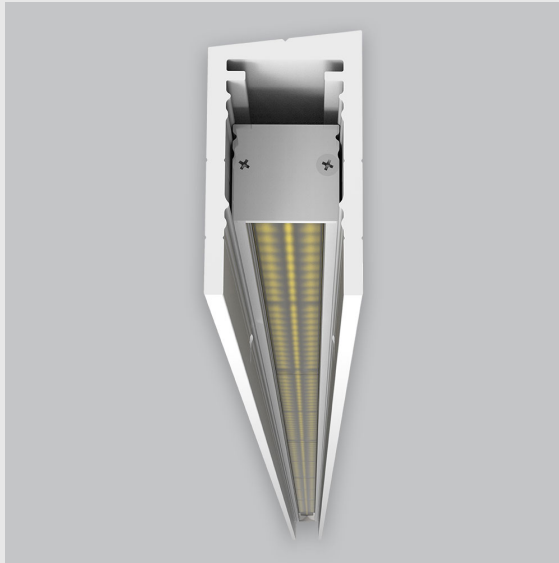

## Variant 1 - 5002-1.1.1.1.2.1.0.0.10.0.1.1.1

### Available Filters

1. Control = ON-OFF
2. CRI = >80
3. Lumen Type = Low
4. CCT (Colour Temperature) = 3000K
5. Beam Angle = 0° - 15°
6. Mounting Type = Surface
7. Material Colour = Black
8. Distribution = NA
9. Dimension = NA
10. Optics = NA
11. Reflector = NA
12. Life of LED = L70 @50,000h
13. Watt = 1W - 10W
14. SDCM = SDCM = < 3

P2 Vertical Wall Grazer has :

- Luminaire housing made of extruded aluminium
- Grazes walls
- Accentuates surface textures better
- Reduces hotspots and dead zones
- Custom engineered
- Precision optics provide a narrow 10° beam
- Accommodates a wide range of wall heights
- Perfect longitudinal glare reduction
- Uniform illumination
- Energy efficient LED with effective colour rendering