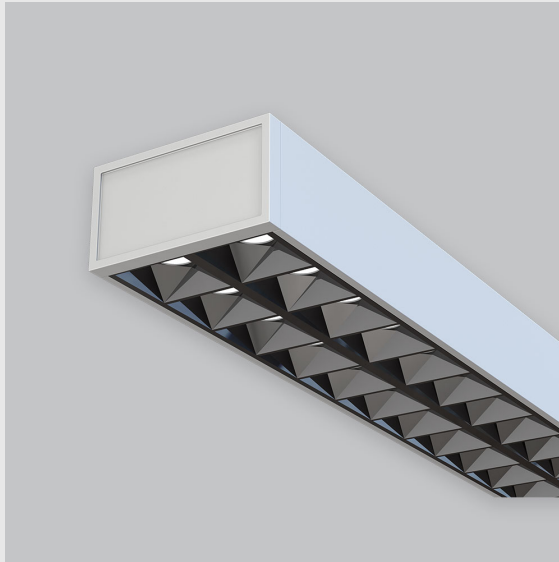

Variant 1 - 9001-1.1.1.1.2.3.0.1.70.0.1.1.4

Available Filters

1. Control = ON-OFF
2. CRI = >80
3. Lumen Type = Low
4. CCT (Colour Temperature) = 3000K
5. Mounting Type = Surface
6. Material Colour = Grey
7. Distribution = Direct
8. Dimension = NA
9. Optics = NA
10. Reflector = NA
11. Life of LED = L70 @50,000h
12. Beam Angle = 90° - 110°
13. Watt = 31W - 40W
14. SDCM = SDCM = < 3

Leno F fixture has :

- Luminaire housing of aluminium
- Surface powder coat
- SMD (Surface Mount Device) LED technology
- Free standing luminaires
- Minimalistic design
- Numerous combinations of lamp head designs for a variety of desks