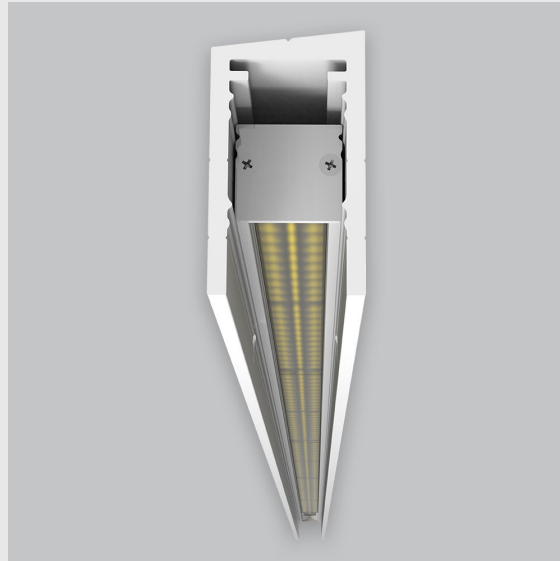

## Variant 1 - 5002-1.1.1.1.2.1.0.0.10.0.1.1.1

### Available Filters

1. Control = ON-OFF
2. CRI = >80
3. Lumen Type = Low
4. CCT (Colour Temperature) = 3000K
5. Beam Angle = 0° - 15°
6. Mounting Type = Surface
7. Material Colour = Black
8. Distribution = NA
9. Dimension = NA
10. Optics = NA
11. Reflector = NA
12. Life of LED = L70 @50,000h
13. Watt = 1W - 10W
14. SDCM = SDCM = < 3

P2 Vertical Wall Grazer has :

- Luminaire housing made of extruded aluminium
- Grazes walls
- Accentuates surface textures better
- Reduces hotspots and dead zones
- Custom engineered
- Precision optics provide a narrow 10° beam
- Accommodates a wide range of wall heights
- Perfect longitudinal glare reduction
- Uniform illumination
- Energy efficient LED with effective colour rendering